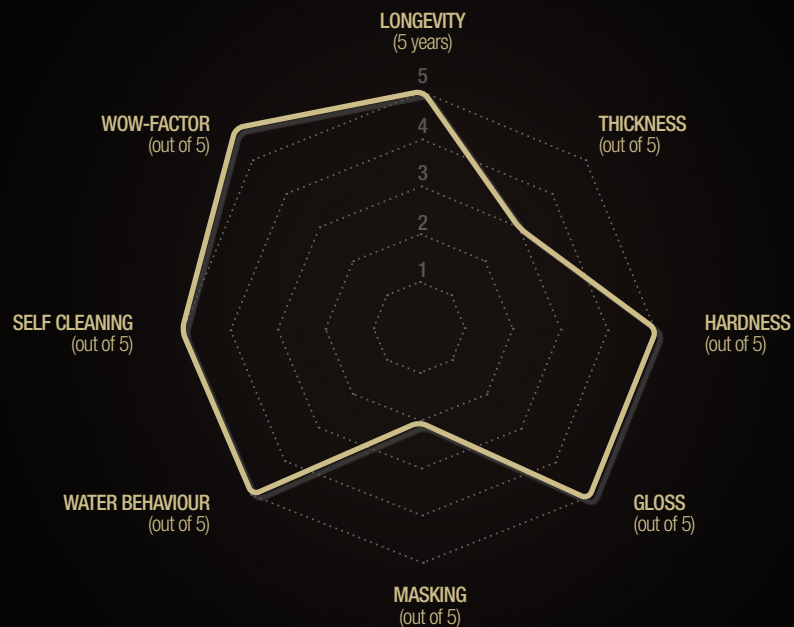

AUTOBEAD

Graphene Coating 5 Year

The pinnacle of coating technology.

Durability, performance, and enjoyment at the limit. The super wet look finish that lasts.

It resists water spots and promotes self-drying, making future maintenance washes a breeze.