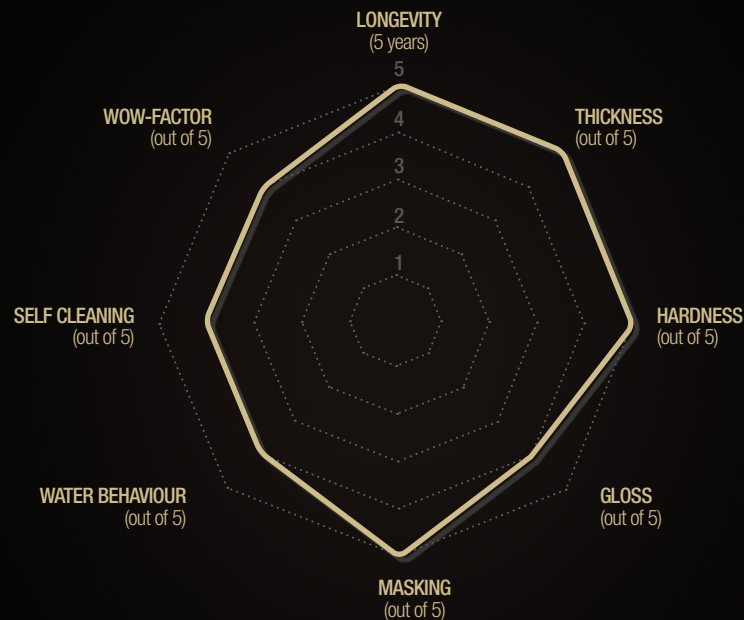

AUTOBEAD

Paint Coating 5 Year

Not all imperfections are fixable with machine polishing or sanding; choose this coating before resorting to a dreaded smart repair or respray. Its thickness and filling capability can mask a multitude of imperfections which would still be visible with other coatings.