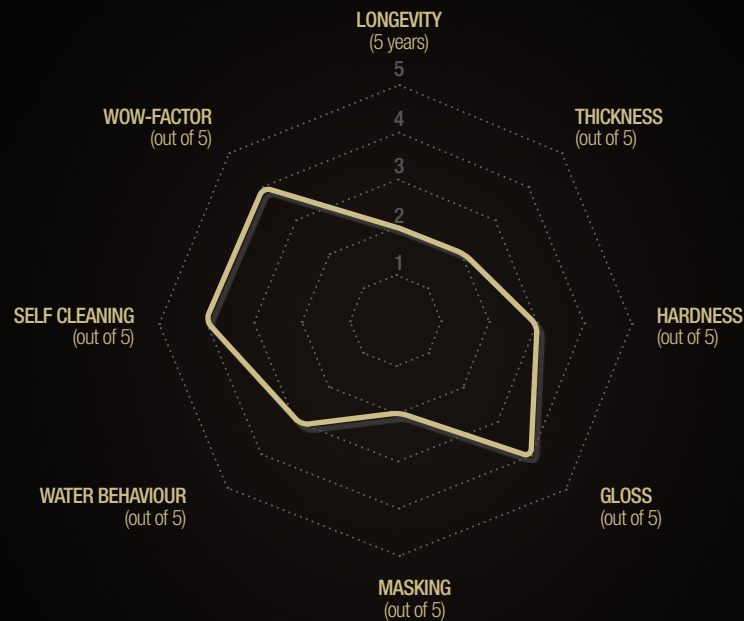

AUTOBEAD

Paint Coating 2 Year

Formulated for safe indoor and outdoor application. This coating is a leader in the 2 Year category, delivering on all the hallmark features of a ceramic coating whilst being ready to drive away the same day of application due to its rapid curing time.