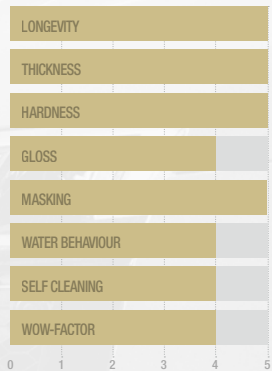

# The Autobead Ceramic Coating Range

Autobead Graphene Coating 5 Year

Autobead Paint Coating 5 Year

Autobead Paint Coating 3 Year

Autobead Paint Coating 2 Year

Autobead Paint Coating 1 Year

AUTOBEAD