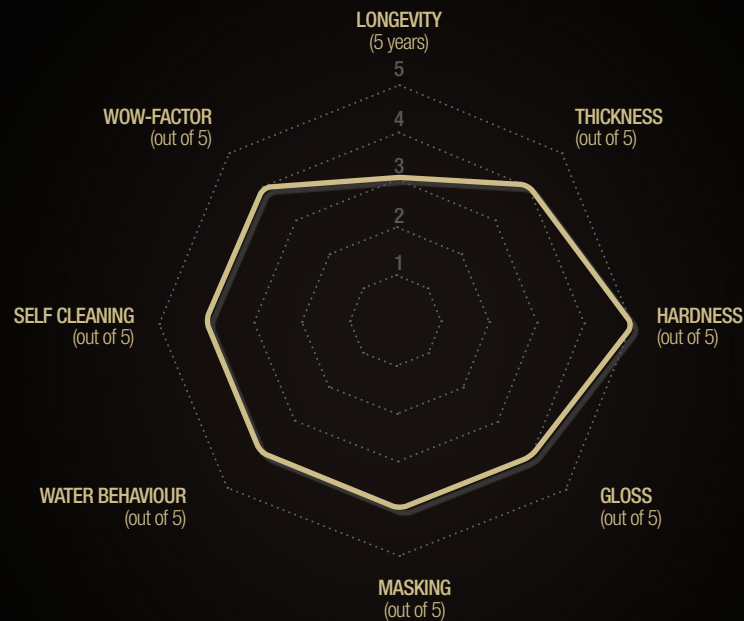

AUTOBEAD

Paint Coating 3 Year

A quintessential coating that overperforms on the core category criteria of gloss, micro-scratch resistance, UV protection, water behaviour, and ease of future maintenance. An excellent choice for first-time ceramic coating customers looking to experience their benefits.