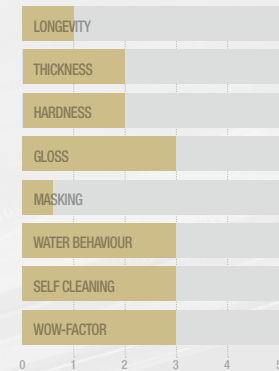

# The Autobead Ceramic Coating Range

Autobead Graphene Coating 5 Year

Autobead Paint Coating 5 Year

Autobead Paint Coating 3 Year

Autobead Paint Coating 2 Year

Autobead Paint Coating 1 Year

AUTOBEAD