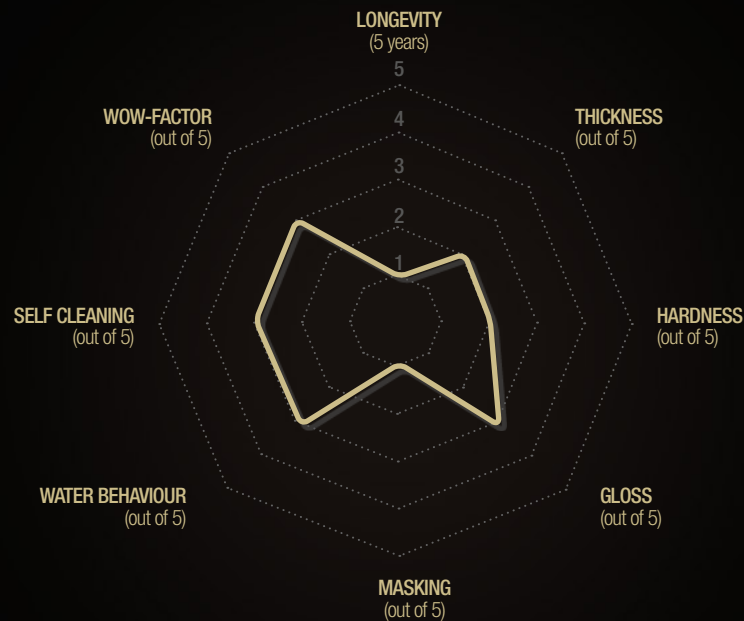

# Paint Coating 1 Year

Our entry-level coating still packs a punch. Safe for indoor and outdoor applications, customers can experience the effects a ceramic coating brings without committing to it long-term. Unsure if you're a wax person or a ceramic person? Choose this coating.