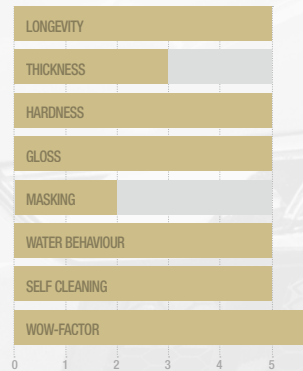

# The Autobead Ceramic Coating Range

Autobead Graphene Coating 5 Year

Autobead Paint Coating 5 Year

Autobead Paint Coating 3 Year

Autobead Paint Coating 2 Year

Autobead Paint Coating 1 Year

AUTOBEAD