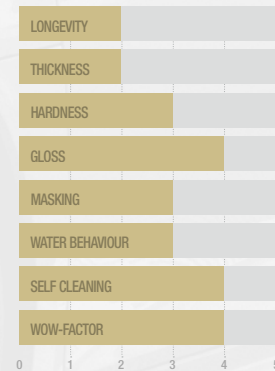

# The Autobead Ceramic Coating Range

Autobead Graphene Coating 5 Year

Autobead Paint Coating 5 Year

Autobead Paint Coating 3 Year

Autobead Paint Coating 2 Year

Autobead Paint Coating 1 Year

AUTOBEAD